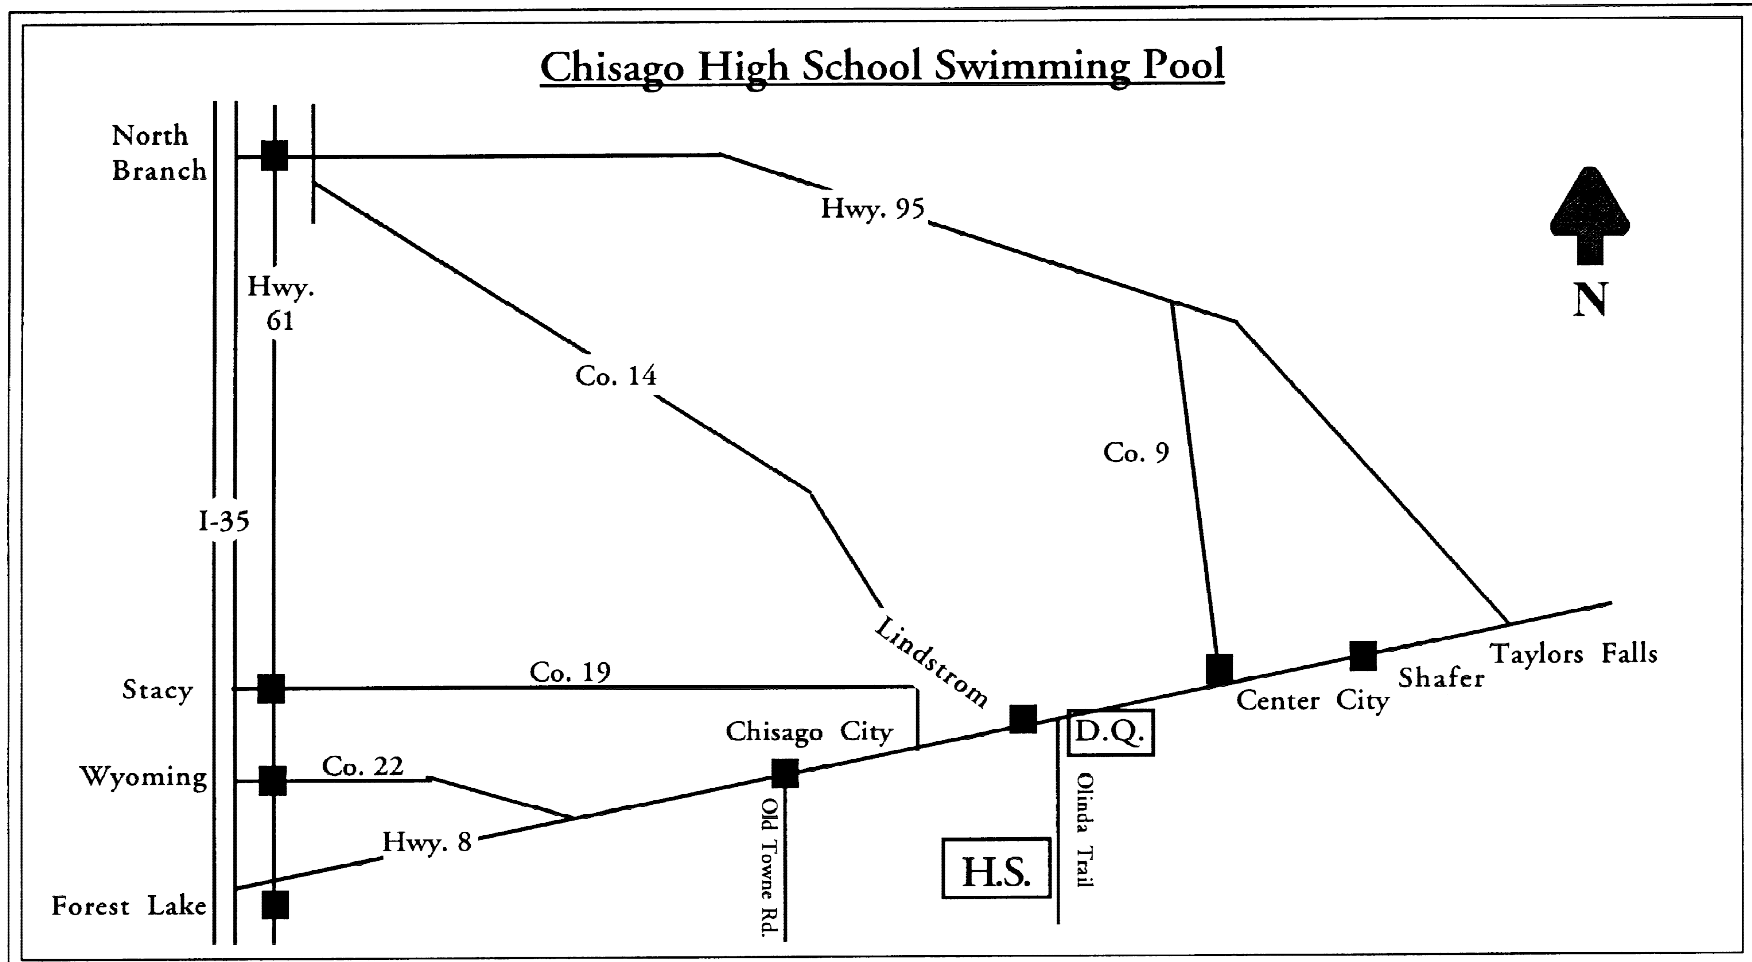

How to find us

H.S. High School Swim Pool, 29400 Olinda Tr., Lindstrom, MN 55045
approximately 1 mile south of the Dairy Queen

from the east...

go west on Hwy 8 to Lindstrom. Turn south (left turn at the Dairy Queen) on Olinda Trail - also called Chisago County #25. The high school is located approximately one mile on the West (right) side of Olinda Trail.

from the west...

go east on Hwy 8 to Lindstrom. Turn south (right turn at the Dairy Queen) on Olinda Trail - also called Chisago County #25. The high school is located approximately one mile on the West (right) side of Olinda Trail.